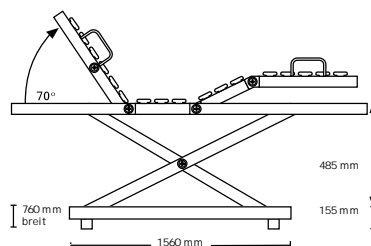

belluno bibs (bed-in-bed system)

With bed insert everywhere at home

Specifications – belluno bibs (Bed-in-bed system)

Total weight:	approx. 65 kg
Lying surface dimension:	90/100 ¹ x 190 or 200 cm
Nominal dimension:	89 x 187/197 cm
Safe working load:	200 kg
Maximum person weight:	165 kg
Height adjustment:	31 – 75 cm
Lifter space:	11 cm
Special dimensions:	80 – 140 cm width 180 – 220 cm length

Motors

Water-resistant to IPX4, high quality spiral cable with pull relief and anti-kink device, as well as a safety extra-low voltage system.

Features

Art.-No.

282	90/100 x 190 cm
282	90/100 x 200 cm

Subject to technical modification.

Base in a length of 1240 mm
(Only upon request)

Base in a length of 1560 mm,
standard base width

4-section

Electrical adjustment of the lying surface including the automatic triple knee break action.

Transport system for belluno bibs

Basic equipment:

Safety extra-low voltage system
Wooden slats
Provided feet with balance screw for free standing assembly
Mattress brackets for width extension

Extras:

Leg position parallel to lying surface with 90° end position
Wooden slats with tension regulation
Higher feet to increase the height by approx. 4 cm
Mattress compensation
Integrated head rest for 5-section lying surface
ripolux® neo- spring lying surface system incl. mattress compensation
Steel lying surface with removable bars
Mattress bracket on the foot end