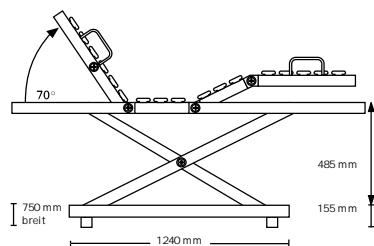

belluno bibs (bed-in-bed system)

With bed insert everywhere at home

Specifications – belluno bibs (Bed-in-bed system)

Total weight:	approx. 65 kg
Lying surface dimension:	90/100 ¹ x 190 or 200 cm
Nominal dimension:	89 x 187/197 cm
Safe working load:	200 kg
Maximum person weight:	165 kg
Height adjustment:	31 – 75 cm
Lifter space:	11 cm
Special dimensions:	80 – 140 cm width 180 – 220 cm length

Motors

Water-resistant to IPX4, high quality spiral cable with pull relief and anti-kink device, as well as a safety extra-low voltage system.

Features

Art.-No.

282	90/100 x 190 cm
282	90/100 x 200 cm

Subject to technical modification.

Base in a length of 1240 mm
(Only upon request)

Base in a length of 1560 mm,
standard base width

4-section

Electrical adjustment of the lying surface including the automatic triple knee break action.

Transport system for belluno bibs

Basic equipment:

Safety extra-low voltage system
Wooden slats
Provided feet with balance screw for free standing assembly
Mattress brackets for width extension

Extras:

Leg position parallel to lying surface with 90° end position
Wooden slats with tension regulation
Higher feet to increase the height by approx. 4 cm
Mattress compensation
Integrated head rest for 5-section lying surface
ripolux® neo- spring lying surface system incl. mattress compensation
Steel lying surface with removable bars
Mattress bracket on the foot end