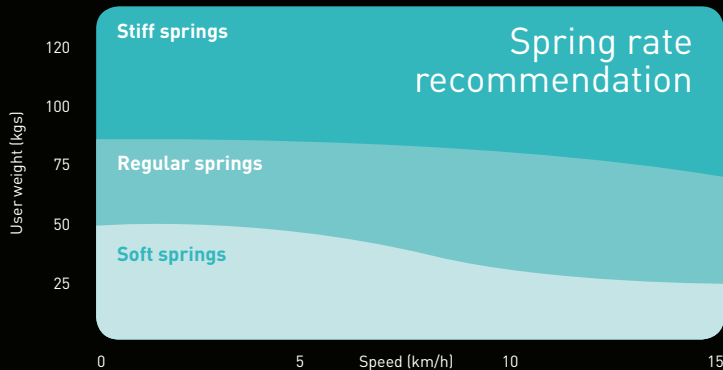

Loopwheels Extreme is safe for over **TWICE THE TIME** vs a Spinergy wheel on off-road surfaces at an average of 12km/h.

PRODUCT SPECIFICATION

Wheel size: 24" (507mm)

ETRTO number: 47-507 (24x1.75)

Axle bearing: 1/2" (12.7mm) and 12mm

Spring/loop materials: Ultra lightweight carbon fibre

Rim: Double-walled aluminium, black

Inner rim width: 16mm

Hub: Machined, black anodised aluminium

Bearing width at faces: 1.8" (45.8mm)

Wheel weight: 1.36kg (3lb)

NB Wheel weights without push rim, tyre, or axle

Maximum load (user and chair): 120kg (265lb)

Loopwheels Extreme is available in 3 spring strengths – **Soft springs**, **Regular springs** and **Stiff springs**. Use the chart above to estimate the most usual higher speed on the wheels and the fully-loaded weight of the chair.