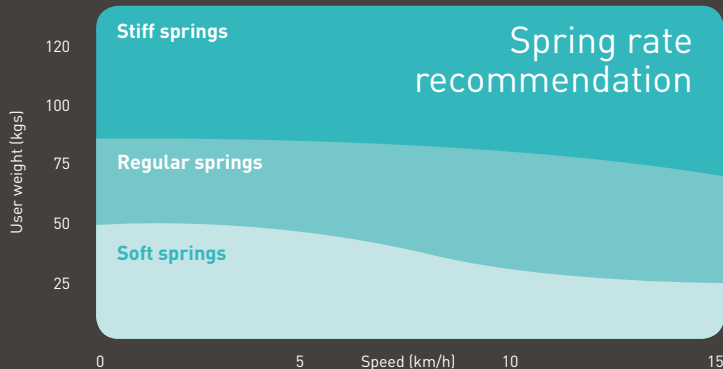

Loopwheels Urban is safe for over **TWICE THE TIME** vs a Spinergy wheel on off-road surfaces at an average of 12km/h.

PRODUCT SPECIFICATION

Wheel size: 24" (540mm)

ETRTO number: 25-540 (24x1.00)

Axle bearing: 1/2" (12.7mm) and 12mm

Push rim: 16 rivnut fitting

Rivnut centres measurement: 515mm

Spring/loop materials: Carbon fibre composite

Rim: Double-walled aluminium, black

Inner rim width: 16mm

Hub: CWC machined aluminium, anodised black sealed cartridge bearings

Bearing width at faces: 1.8" (45.8mm)

Wheel weight: 1.3kg (2.87lb)

NB Wheel weights without push rim, tyre, or axle

Maximum load (user and chair): 120kg (265lb)

Recommended tyres: Schwalbe Marathon Plus

Loopwheels Urban is available in 3 spring strengths – **Soft springs**, **Regular springs** and **Stiff springs**. Use the chart above to estimate the most usual higher speed on the wheels and the fully-loaded weight of the chair.