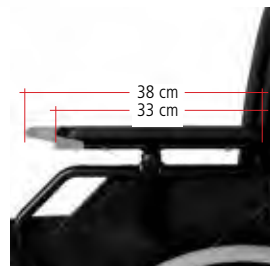

CANEO_L

Lightweight folding wheelchair

**Especially for
body heights
> 180 cm**

This special model complements the intelligent CANEO product line. Its equipment corresponds to that of the CANEO_S and is designed specifically for people taller than 1.80 m.

- Corrosion-resistant aluminium frame
- Back angle 3°, seat angle 3°
- Adjustable castor angle
- Adaptable back (Velcro®)
- Adjustable arm rests in Desk and Long versions, height-adjustable
- Flip-back side panels
- Adjustable lower leg length in 15 mm steps from 42 to 51 cm
- Swing-away/detachable leg rests
- Height-adjustable and angle-adjustable foot plates with heel strap
- Locking brake / drum brake (depending on model)
- Rear wheel 24", PU incl. quick-release axle
- Front wheel 7", PU
- Covers made of high-quality plastic

Accessories >>> Pages 16–17 and 20–21

The castor and adapter plate on the rear wheel enable the wheelchair to be adjusted for four seat heights without any further accessories.

Simple conversion: switch from Long to Desk version in just a few seconds

	CANEO_L		
Colour	Ivory	Ivory	Ivory
Seat width (cm)	45	48	51
Seat depth (cm)	47 / 51	47 / 51	47 / 51
Seat height (cm)	48–57	48–57	48–57
Back height (cm)	46	46	46
Arm height (cm)	24 / 26 / 28	24 / 26 / 28	24 / 26 / 28
Overall dimensions (W* x H x L) (cm)	65 x 100 x 111	68 x 100 x 111	71 x 100 x 111
Overall length without leg rests (cm)	85	85	85
Width when folded (cm)	31	31	31
Max. user weight (kg)	150	150	150
Weight** (kg)	18.7	19	19.3
Item no.	222145	222148	222151
Item no. Drum brake	223145	223148	223151